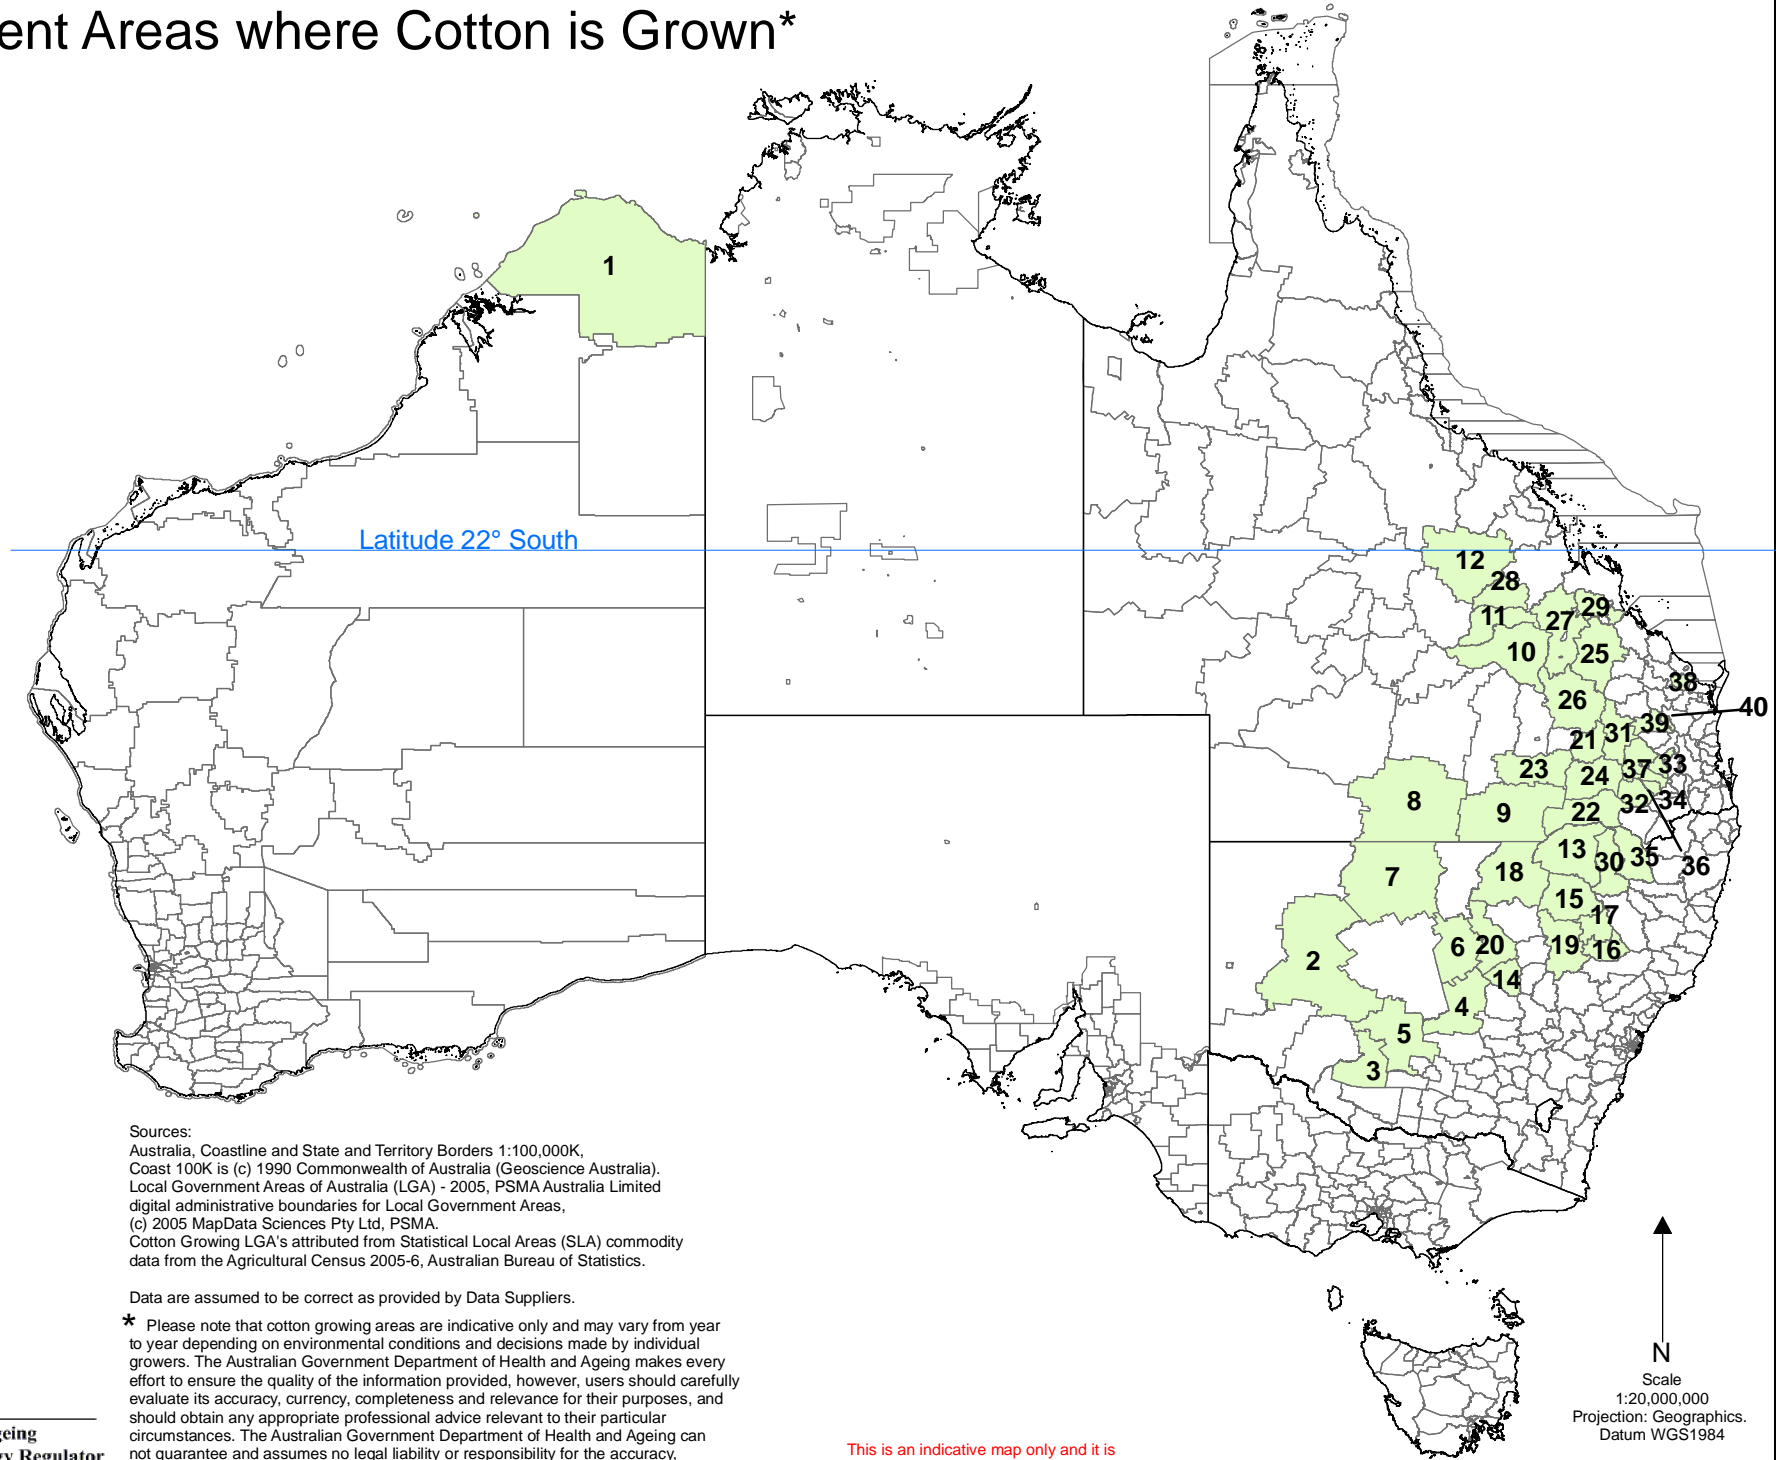

Local Government Areas where Cotton is Grown*

Legend

-  Local Govt Areas
-  Cotton Growing LGAs

- 1 Wyndham - East Kimberly
- 2 Central Darling
- 3 Hay
- 4 Lachlan
- 5 Carrathool
- 6 Bogan
- 7 Bourke
- 8 Paroo
- 9 Balonne
- 10 Bauhinia
- 11 Emerald
- 12 Belyando
- 13 Moree Plains
- 14 Narromine
- 15 Narrabri
- 16 Liverpool Plains
- 17 Gunnedah
- 18 Walgett
- 19 Warrumbungle
- 20 Warren
- 21 Murrumbidgee
- 22 Waggonville
- 23 Warrego
- 24 Tara
- 25 Banana
- 26 Taroom
- 27 Duaringa
- 28 Peak Downs
- 29 Fitzroy
- 30 Gwydir
- 31 Chinchilla
- 32 Millmerran
- 33 Rosalie
- 34 Jondaryan
- 35 Inverell
- 36 Pittsworth
- 37 Wambo
- 38 Isis
- 39 Wondai
- 40 Murgon

Sources:
 Australia, Coastline and State and Territory Borders 1:100,000K,
 Coast 100K is (c) 1990 Commonwealth of Australia (Geoscience Australia),
 Local Government Areas of Australia (LGA) - 2005, PSMA Australia Limited
 digital administrative boundaries for Local Government Areas,
 (c) 2005 MapData Sciences Pty Ltd, PSMA.
 Cotton Growing LGA's attributed from Statistical Local Areas (SLA) commodity
 data from the Agricultural Census 2005-6, Australian Bureau of Statistics.

This is an indicative map only and it is not intended for fine scale assessment

Produced by ERIN as part of a cooperative partnership with the OGTR.
 Department of the Environment, Water, Heritage and the Arts,
 Canberra March 2008.
 COPYRIGHT Commonwealth of Australia, 2008.